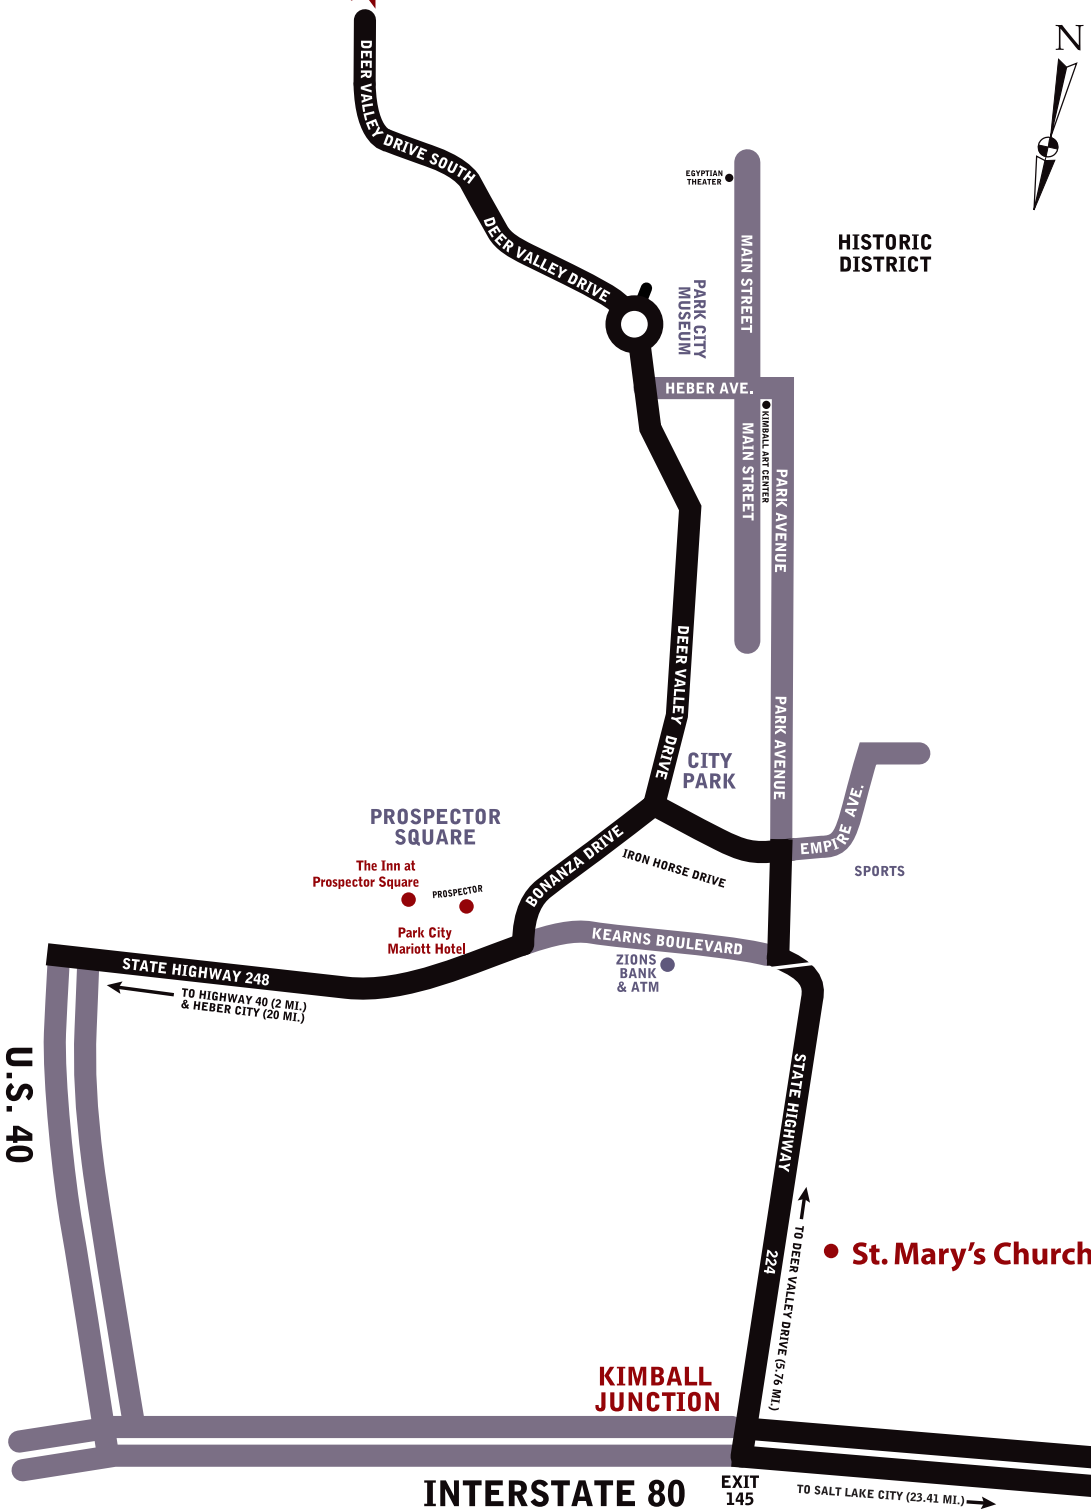

DEER VALLEY
RESORT

**SNOW
PARK
LODGE** ★

MAP TO DEER VALLEY RESORT AND ST. MARY'S CHURCH

SUMMER HOME OF
Utah Symphony | Utah Opera